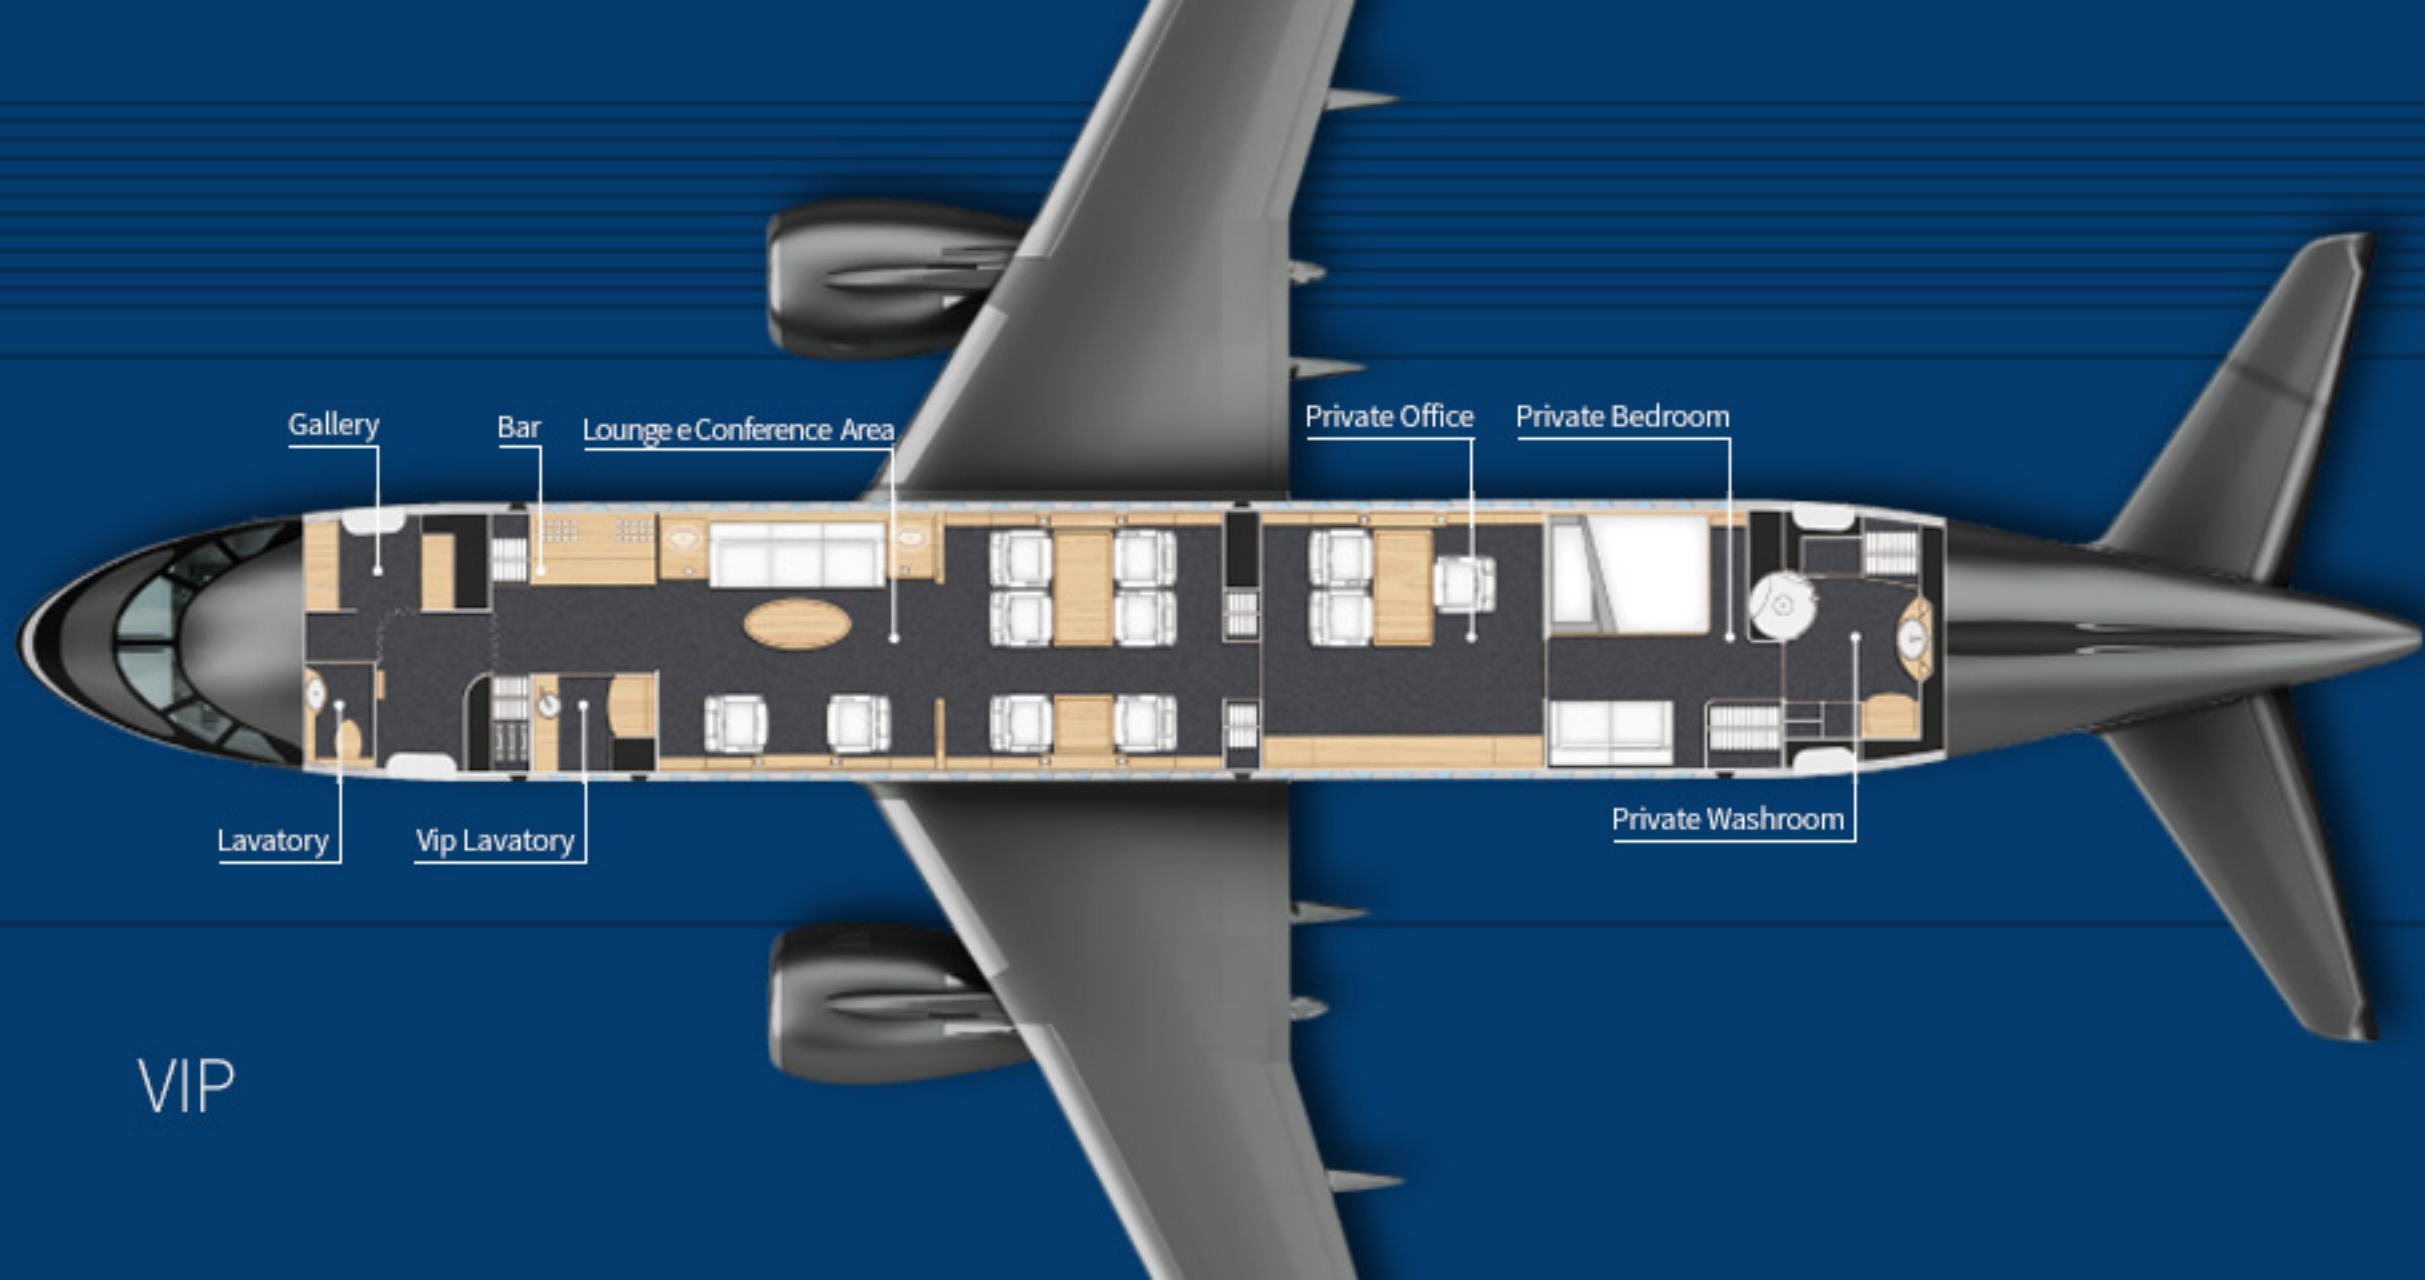

SUKHOI **BUSINESS JET**
RESERVED FOR HIGH FLYERS

COMFORT, PERFORMANCE AND LUXURY

Sukhoi Business Jet

Lineage 1000

Gulfstream 650

Falcon 2000

Gallery

Bar

Lounge e Conference Area

Private Office

Private Bedroom

Lavatory

Vip Lavatory

Private Washroom

VIP

Gallery

Bar First Class Compartment

Office

Private Bedroom

Lavatory

Vip Lavatory

Private Washroom

GOVERNMENT

Gallery

Bar

Lounge

Conference Area

Gallery

Lavatory

Vip Lavatory

Guest Seating

Lavatory