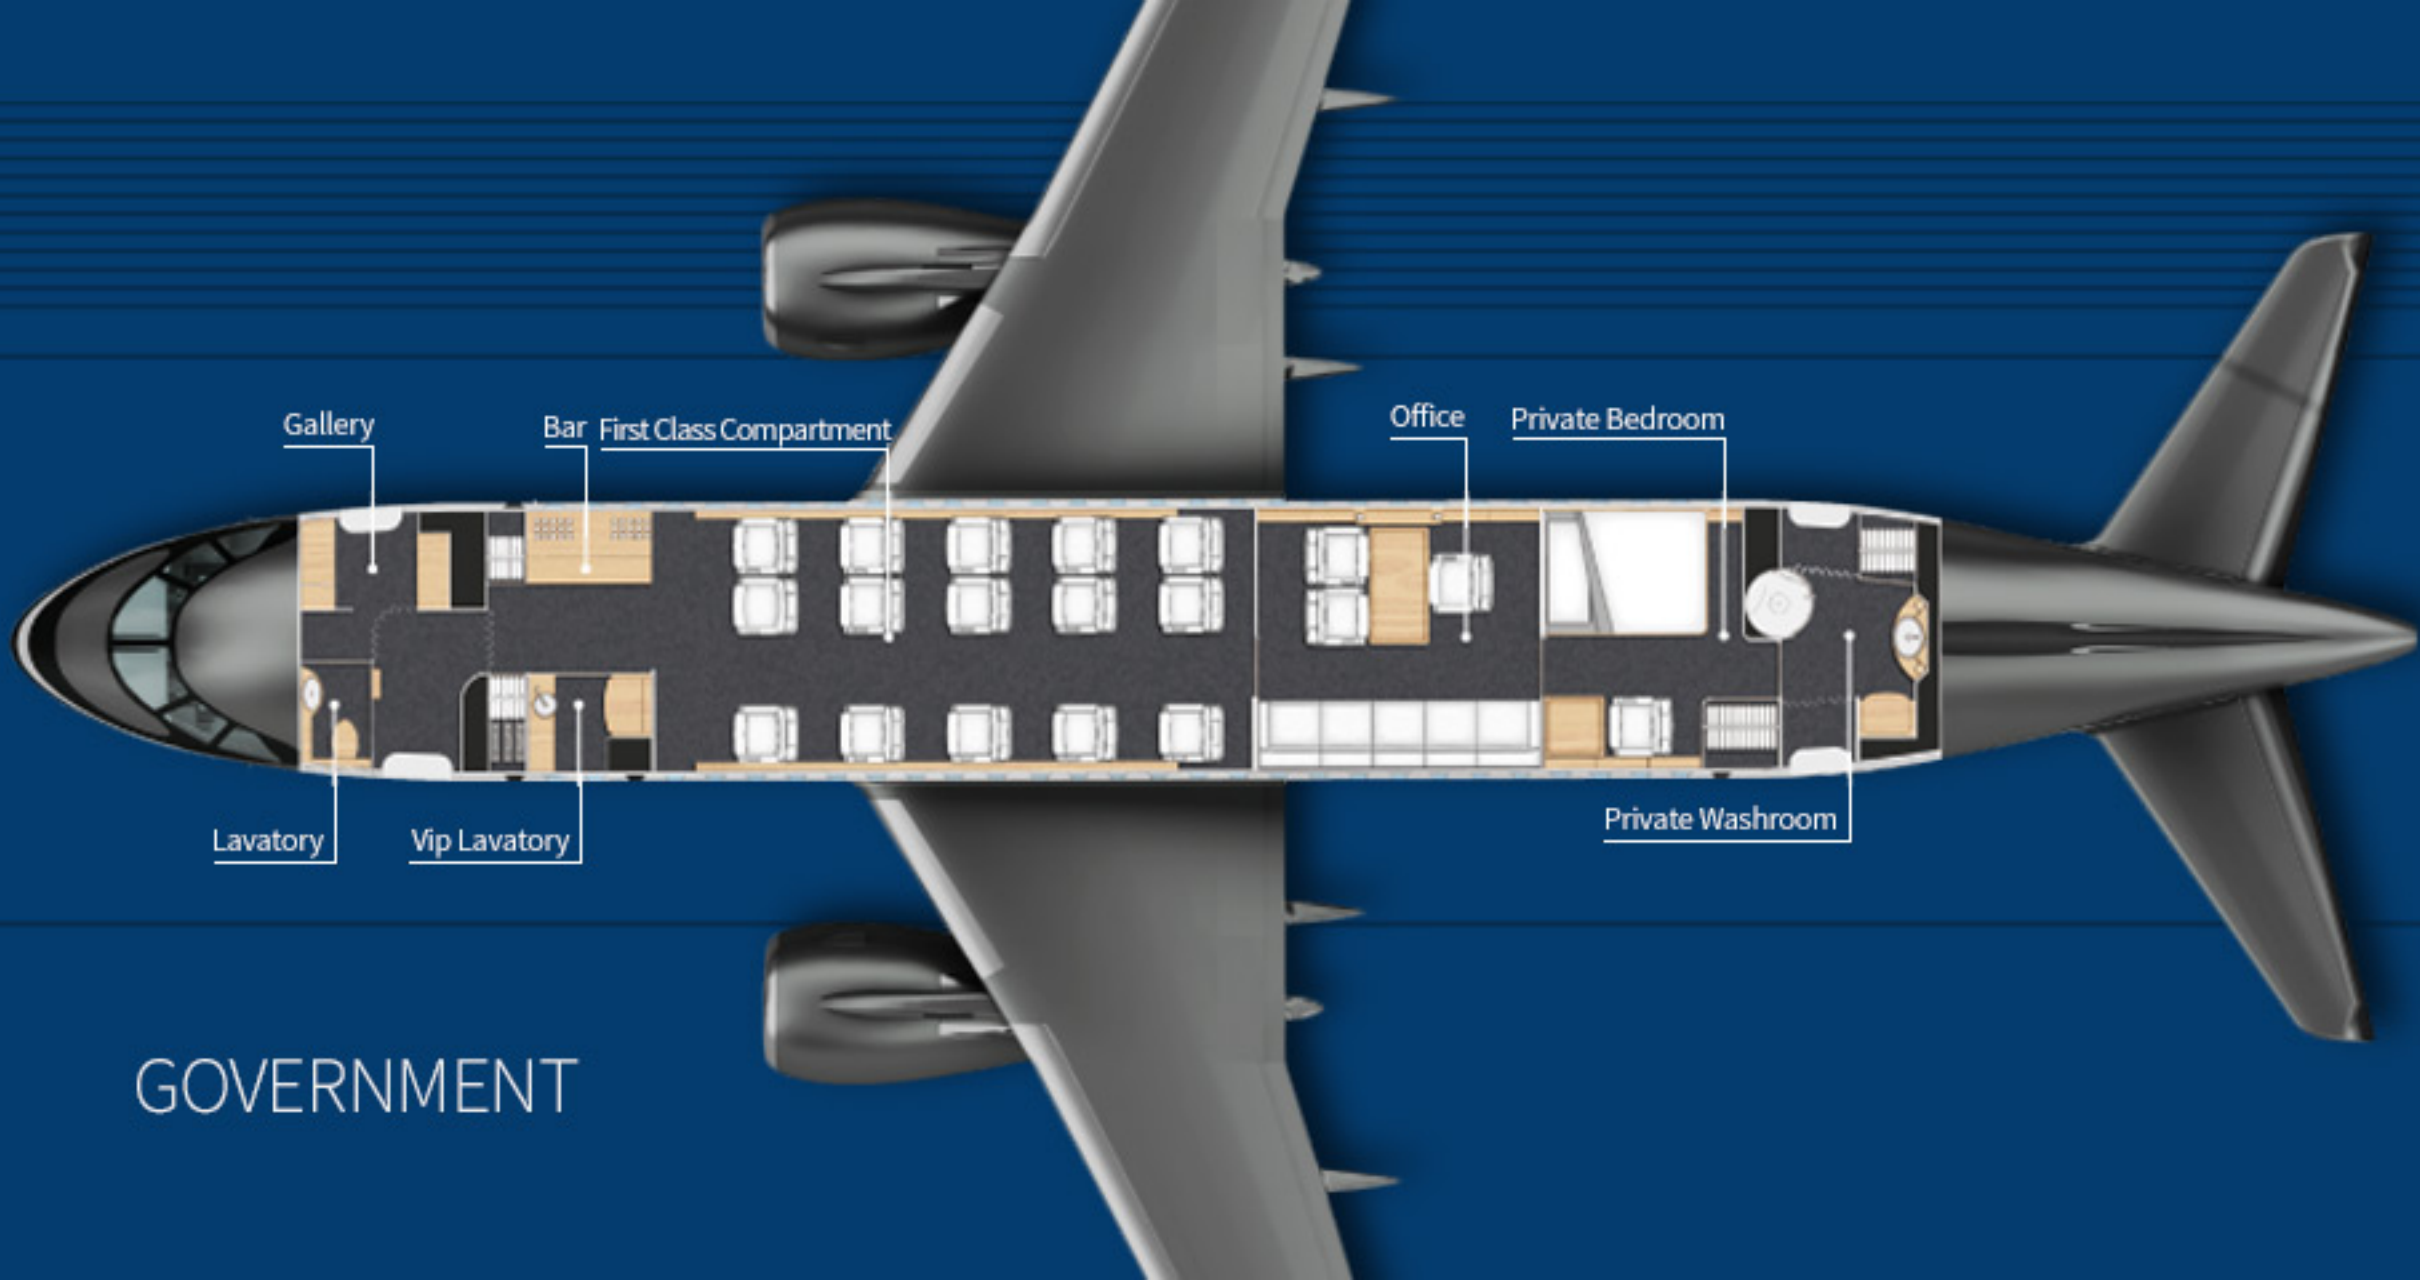

SUKHOI **BUSINESS JET**
RESERVED FOR HIGH FLYERS

COMFORT, PERFORMANCE AND LUXURY

Sukhoi Business Jet

Lineage 1000

Gulfstream 650

Falcon 2000

Gallery

Bar

Lounge e Conference Area

Private Office

Private Bedroom

Lavatory

Vip Lavatory

Private Washroom

VIP

Gallery

Bar First Class Compartment

Office

Private Bedroom

Lavatory

Vip Lavatory

Private Washroom

GOVERNMENT

Gallery

Bar

Lounge

Conference Area

Gallery

Lavatory

Vip Lavatory

Guest Seating

Lavatory